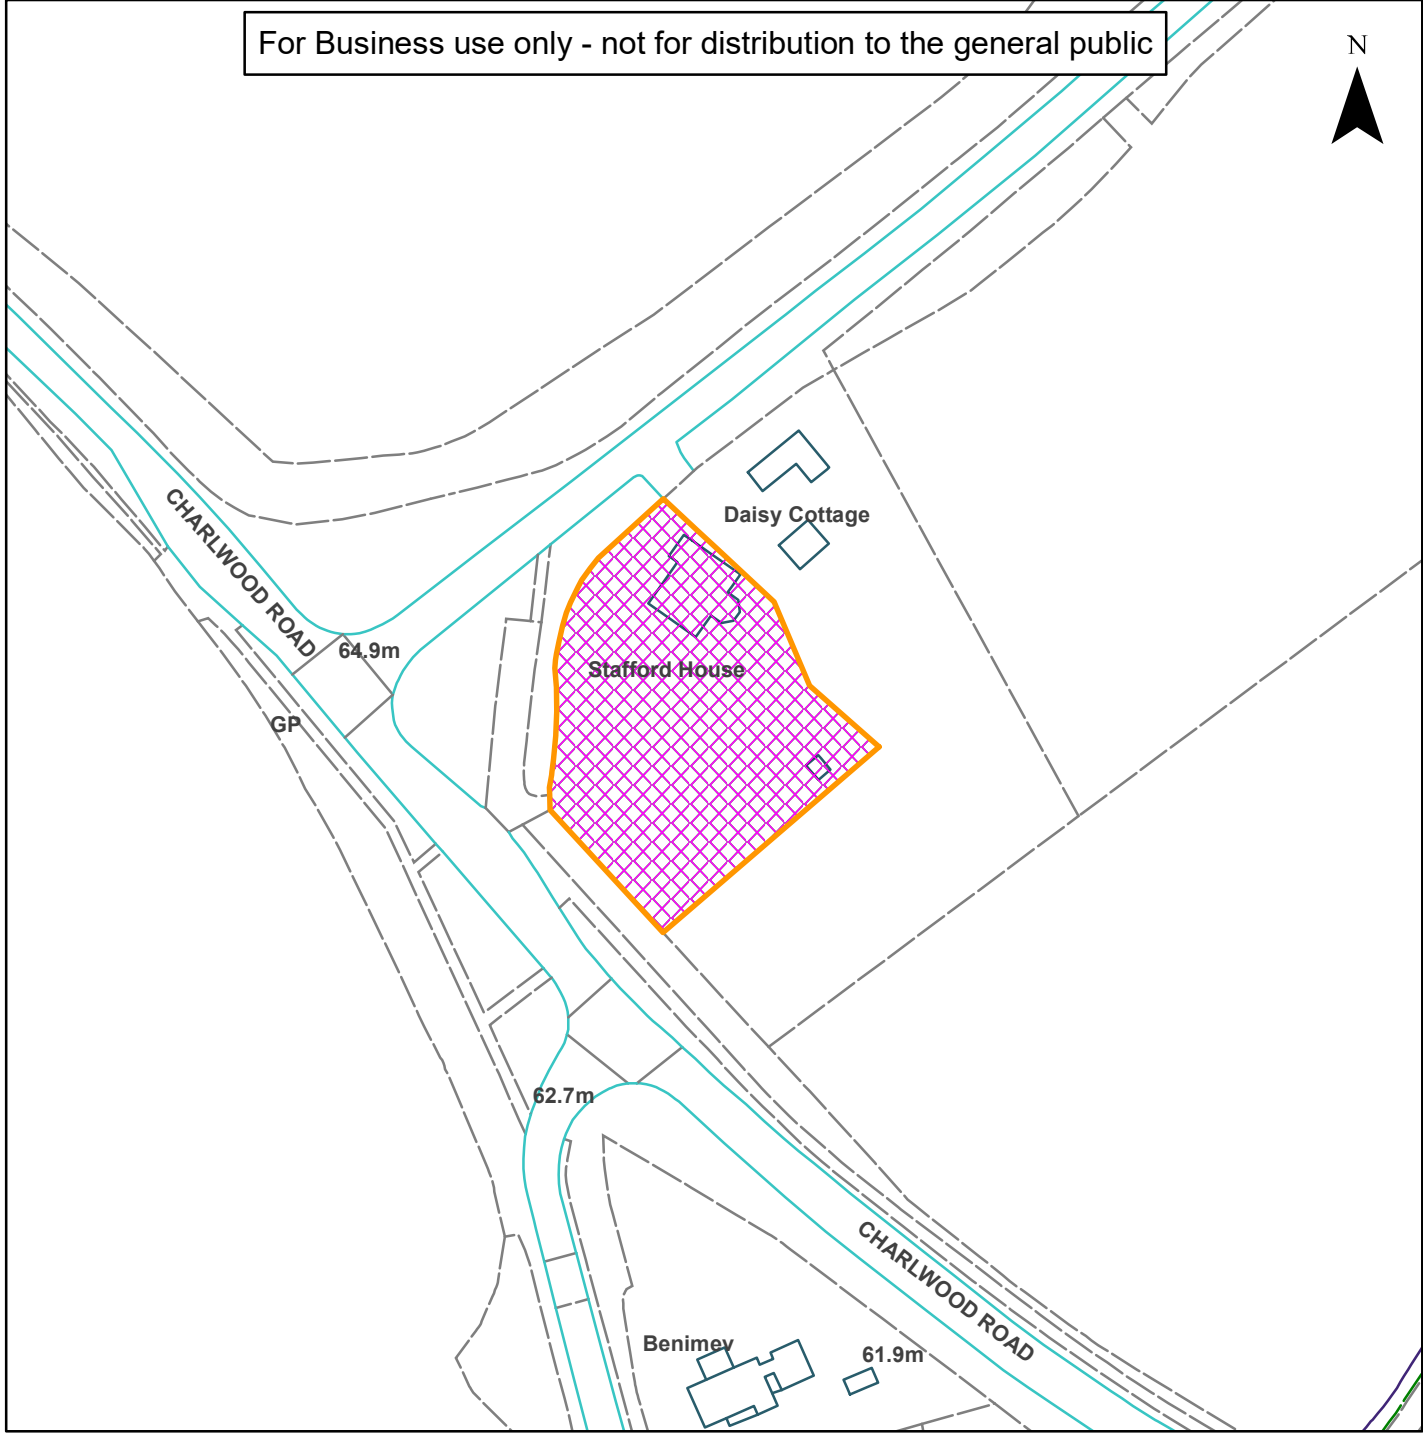

06) DC/21/2733

Horsham District Council

Stafford House, Bonnetts Lane, Ifield, Crawley, West Sussex, RH11 0NX

For Business use only - not for distribution to the general public

Scale: 1:1,250

Reproduced by permission of Ordnance Survey map on behalf of HMSO. © Crown copyright and database rights (2019). Ordnance Survey Licence.100023865